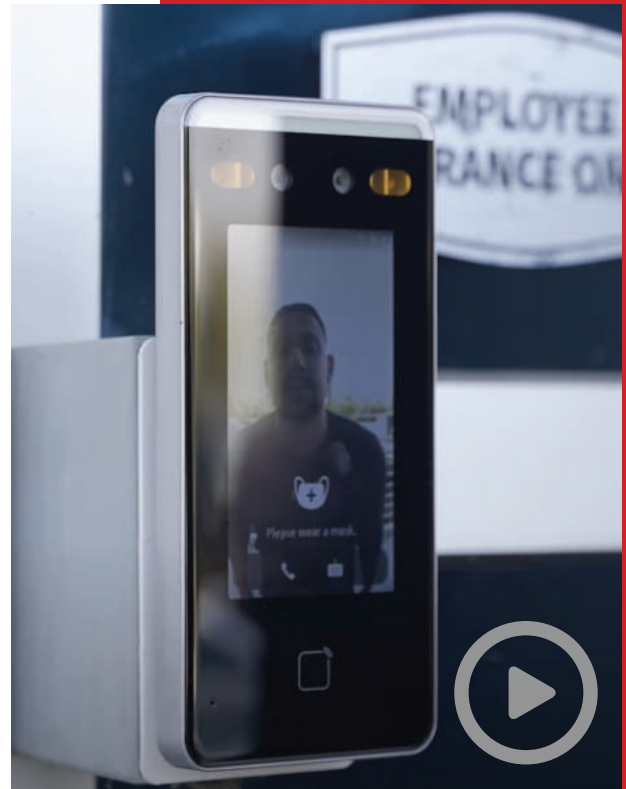

SECURITY SYSTEMS FOR SAFER EVENTS

FEATURED

Entrance Security

It is important to enhance the entrance security both for visitors and their vehicles.

LTS [LPR camera](#) features accurate License Plate Recognition, making it convenient to set up blacklists/whitelists for Vehicle Access Authentication.

Our 3-in-1 [Door Intercom](#) provides solutions for visitor screening with 5 different entry methods like biometric/facial recognition to satisfy the needs of permanent and temporary access management.

Onsite Security

For outdoor events, it is necessary to establish boundaries and monitor crowds in real time.

The LTS [solar camera](#) is ideal for outdoor events, as it's cable-free and sustainable for 8 days when fully charged. Besides, it's configurable for region entrance/exit detection and unattended baggage detection to prevent the venue from hazards.