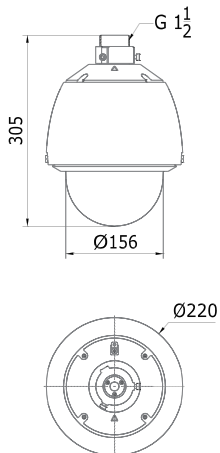

### Dimensions

PTZIP742X30	
<b>Camera</b>	
Image Sensor	1/2.8" sensor
Effective Pixel	2230K pixels
Min. Illumination	Color: 0.05Lux@F1.6, AGC ON; B/W: 0.01Lux@F1.6, AGC ON
White Balance	Auto / Manual / ATW/Indoor/Outdoor/Daylight lamp/Sodium lamp
AGC	Auto / Manual
S / N Ratio	≥ 52dB
Digital Noise Reduction	3D DNR
Backlight Compensation	BLC
Wide Dynamic Range	128X Digital WDR
Shutter Speed	1 ~ 1/10,000s
Day & Night	IR Cut Filter
Focus Mode	Auto / Semiautomatic / Manual
<b>Lens</b>	
Focal Length	4.3 ~ 129mm, 30x
Zoom Speed	Approx 3s(Optical Wide-Tele)
Angle of View	65.1 ~ 2.34 degree (Wide-Tele)
Min. Working Distance	10 ~ 1500mm(Wide-Tele)
Aperture Range	F1.6 ~ F5.0
<b>Pan and Tilt</b>	
Pan / Tilt Range	Pan: 360° endless; Tilt: -5° ~ 90° (Auto Flip)
Pan / Tilt Speed	Pan Manual Speed: 0.1° ~ 250° /s, Pan Preset Speed: 300° /s Tilt Manual Speed: 0.1° ~ 150° /s, Tilt Preset Speed: 200° /s
Proportional Zoom	Rotation speed can be adjusted automatically according to zoom multiples
Number of Preset	256
Patrol	8 patrols, up to 32 presets per patrol
Park action	Pattern/Pan scan/Tilt scan/Frame scan/Panorama scan/Random scan
Power-off Memory	Support
<b>Input/ Output</b>	
Audio Input	Audio input (Line input), 2 ~ 2.4V(p-p); output impedance: 1KΩ, ±10%
Audio Output	Line level, impedance: 600Ω
<b>Network</b>	
Ethernet	10Base-T / 100Base-TX, RJ45 connector
Max. Image Resolution	1920 × 1080
Frame Rate	60Hz: 30 fps (1920 × 1080), 30 fps (1280 × 960), 30 fps (1280 × 720) 50Hz: 25 fps (1920 × 1080), 25 fps (1280 × 960), 25 fps (1280 × 720)
Image Compression	H.264 / MPEG4
Audio Compression	G.711u / G.711a / G.726
Protocols	IPv4/IPv6, HTTP, HTTPS, 802.1x, Qos, FTP, SMTP, UPnP, SNMP, DNS, DDNS, NTP, RTSP, RTP, TCP, UDP, IGMP, ICMP, DHCP, PPPoE
Simultaneous Live View	Up to 6
Streams	Dual Streams
Mini SD Memory Card	Micro SD Slot, up to 32GB
User/Host Level	Up to 32 users, 3 Levels: Administrator, Camera control, Live view only
Security Measures	User authentication (ID and PW), Host authentication (MAC address), IP address filtering
<b>Integration</b>	
Application programming	Open-ended API, support Onvif, PSIA and CGI
Web Browser	IE 7, IE 8, IE 9, Chrome 8 +, Firefox 3.5 +, Safari 5 +
<b>General</b>	
Power	24 VAC / PoE+ Max. 22W/14W (Heater On / Off)
Working Temperature	-22° F ~ 149° F (-30° C ~ 65° C)
Humidity	90% or less
Protection Level	IP66 standard (outdoor dome) TVS 4,000V lightning protection, surge protection and voltage transient protection
Impact Protection	IEC60068-275Eh, 20J; EN50102, up to IK10
Dimensions	Φ8.66" × 12.02" (Φ220 × 305mm without bracket)
Weight (approx.)	11.02lbs(5Kg without bracket)