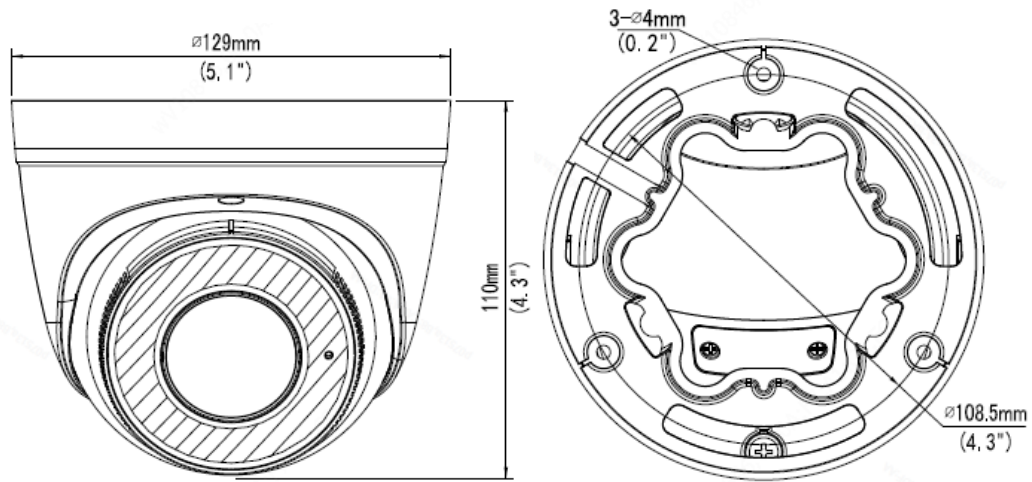

- Built-in Mic
- Smart IR, up to 40m (131ft) IR distance
- Supports 256 G Micro SD card
- IP67 protection
- Support PoE power supply
- 3-Axis

## Specifications

	VSIP3643W-MDAZ				
<b>Camera</b>					
Sensor	1/3", 4.0 megapixel, progressive scan, CMOS				
Minimum Illumination	Colour: 0.003Lux (F1.6, AGC ON) 0Lux with IR				
Day/Night	IR-cut filter with auto switch (ICR)				
Shutter	Auto/Manual, 1 ~ 1/100000s				
Adjustment angle	Pan: 0° to 360°, Tilt: 0° to 75°, Rotate: 0° to 360°				
S/N	>56dB				
WDR	120dB				
<b>Lens</b>					
Lens Type	2.8 ~ 12mm, AF automatic focusing and motorized zoom lens				
Lens Mount	Φ14				
Angle of View (H)	102.79° ~ 30.86°				
Angle of View (V)	54.50° ~ 17.49°				
Angle of View (O)	106.94° ~ 35.49°				
<b>DORI</b>					
DORI Distance	Lens (mm)	Detect (m)	Observe (m)	Recognize (m)	Identify (m)
	2.8	63.0	25.2	12.6	6.3
	12	270.0	108.0	54.0	27.0
<b>Illuminator</b>					
IR Range	Up to 40m (131ft) IR range				
Wavelength	850nm				
IR On/Off Control	Auto/Manual				
<b>Video</b>					
Video Compression	Ultra 265, H.265, H.264, MJPEG				
H.264 code profile	Baseline profile, Main profile, High profile				
Frame Rate	Main Stream: 4MP (2688*1520), Max 25fps; 4MP (2560*1440), Max 25fps; 3MP (2304*1296), Max 30fps; 1080P (1920*1080), Max 30fps; Sub Stream: 720P (1280*720), Max 30fps; D1 (720*576), Max 30fps; 640*360, Max 30fps; 2CIF(704*288), Max 30fps; CIF(352*288), Max 30fps;				
Video Bit Rate	128 Kbps~16 Mbps				
U-code	Supported				
9:16 Corridor Mode	Supported				
OSD	Up to 4 OSDs				
Privacy Mask	Up to 4 areas				
ROI	Up to 8 areas				
Motion Detection	Up to 4 areas				
<b>Image</b>					
White Balance	Auto/Outdoor/Fine Tune/Sodium Lamp/Locked/Auto2				
Image Setting	Image rotation, brightness, saturation, contrast, sharpness, gain adjustable by web browser				

## Dimensions