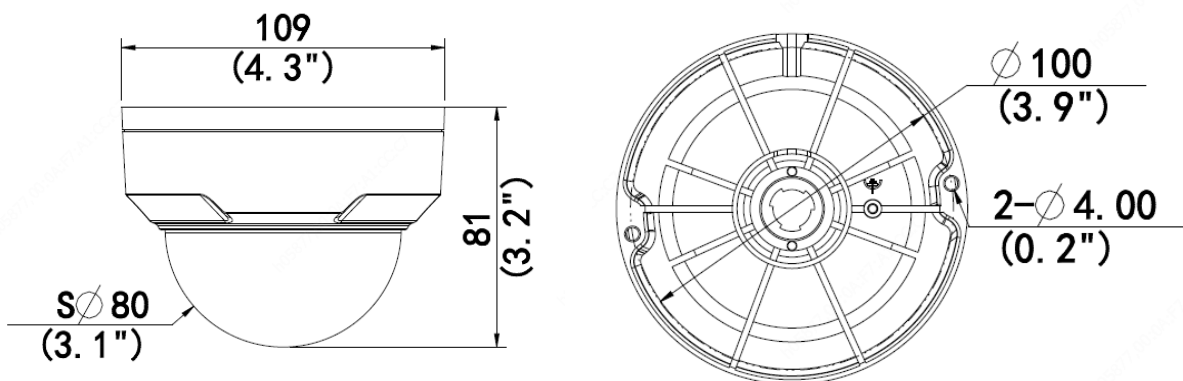

## Specifications

	VSIP7442W-28MD	VSIP7442W-MD			
<b>Camera</b>					
Sensor	1/3", 4.0 megapixel, progressive scan, CMOS				
Minimum Illumination	Colour: 0.003Lux ( F1.6, AGC ON) 0Lux with IR				
Day/Night	IR-cut filter with auto switch (ICR)				
Shutter	Auto/Manual, 1 ~ 1/100000s				
Adjustment angle	Pan: 3° to 360°, Tilt: 0° to 68°, Rotate: 3° to 360°				
S/N	>56dB				
WDR	120dB				
<b>Lens</b>					
Lens Type	2.8mm and 4.0mm @1.6, Fixed-focal				
Lens Mount	M12				
Angle of view (H)	101.1°	83.7°			
Angle of View (V)	55.3°	44.9°			
Angle of View (O)	111.1°	89.2°			
<b>DORI</b>					
	Lens (mm)	Detect (m)	Observe (m)	Recognize (m)	Identify (m)
DORI Distance	2.8	63.0	25.2	12.6	6.3
	4.0	90.0	36.0	18.0	9.0
<b>Illuminator</b>					
IR Range	Up to 30m (98ft) IR range				
Wavelength	850nm				
IR On/Off Control	Auto/Manual				

Safety	CE: EN 60950-1 UL: UL60950-1 IEC 60950-1
General	
Power	DC 12V±25%, PoE (IEEE 802.3af)
	Power consumption: Max5.5W
Power Interface	Ø 5.5mm coaxial power plug
Dimensions (Ø x H)	Ø109 x 81mm (Ø4.3" x 3.2")
Weight	0.35kg (0.77lb)
Material	Metal + Plastic
Working Environment	-30°C ~ 60°C (-22°F ~ 140°F), Humidity: ≤95% RH (non-condensing)
Storage Environment	-30°C ~ 60°C (-22°F ~ 140°F), Humidity: ≤95% RH (non-condensing)
Surge Protection	4KV
Ingress Protection	Ingression protection: IP67 Vandal resistant: IK10

## Dimensions