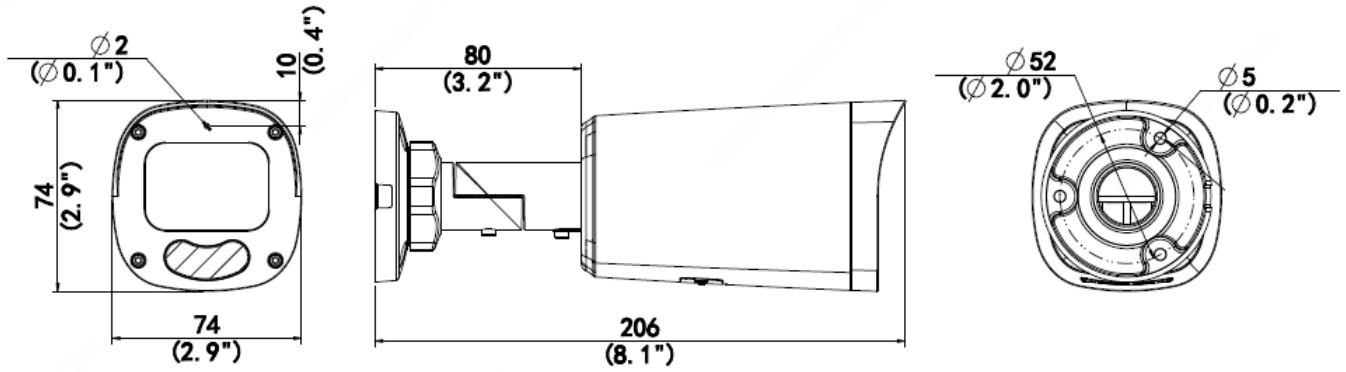

Dimensions

Accessories