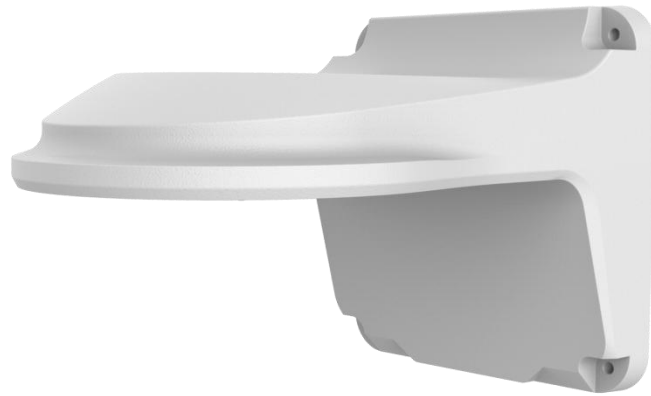

Fixed Dome Mount

VSWM342

Specifications

Bracket	VSWM342
Application	Wall mount for VSIP3442W-28MA, VSIP7442W-28S, VSIP3182W-28, VSIP7182W-28
Dimensions	183.4mmx126.7mmx126.4mm (4.96" x5" x7.20")
Weight	0.52kg(1.15lb)
Material	Aluminum alloy

Dimensions