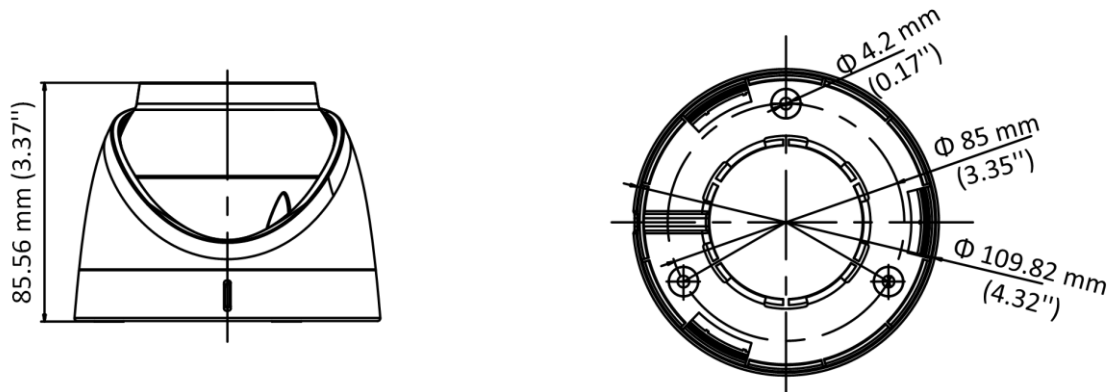

CMHT1752W-28CF Platinum 5 MP True Color 24/7 Turret Camera

- 5 MP, 2560 × 1944 resolution
- 24-hour color imaging
- 130 dB true WDR, 3D DNR
- 2.8 mm fixed focal lens
- Smart Light, up to 66 ft (20 m) white light distance
- 4-in-1 switchable video output port
- IP67
- OSD menu via UTC technology with Platinum DVR

Specifications

Camera	
Image Sensor	5 MP CMOS
Signal System	PAL / NTSC
Resolution	2560 (H) × 1944 (V)
Frame Rates	TVI: 5 MP @ 20 fps, 4 MP @ 30 fps, 4 MP @ 25 fps, 1080p @ 30 fps, 1080p @ 25 fps CVI: 4MP@30fps, 4MP@25fps AHD: 5MP@20fps, 4MP@30fps, 4MP@25fps CVBS: PAL/NTSC
Min. illumination	0.0005 Lux @ (F1.0, AGC ON), 0 Lux with White Light
Shutter Speed	PAL: 1/25 to 1/50, 000 sec. NTSC: 1/30 to 1/50, 000 sec.
Slow Shutter	Max. 16 times
Lens	2.8 mm fixed lens
Field of View	2.8 mm: Horizontal: 99.7°, vertical: 72°, diagonal: 139.8°
Lens Mount	M16
Strobe Light Alarm	Yes
Day & Night	Color
Wide Dynamic Range	≥ 130 dB
Angle Adjustment	Pan: 0 to 360°, Tilt: 0 to 75°, Rotation: 0 to 360°
Menu	
White Light	Auto / Off
Image Mode	STD / HIGH-SAT
AGC	Yes
Day / Night Mode	Color
White Balance	Auto / Manual
Auto Exposure Mode	WDR / BLC / HLC / Global / HLS / Anti-banding
Privacy Mask	4 programmable privacy masks
Motion Detection	4 programmable motion areas
Noise Reduction	3D DNR
Language	English
Function	Brightness, Sharpness, Mirror, Smart Light
Interface	
Video Output	Switchable TVI / AHD / CVI / CVBS
General	
Operating Conditions	-40° to 140° F (-40° to 60° C); humidity 90% or less (non-condensing)
Power Supply	12 VDC ± 25% <i>*LTS recommends using one power adapter for each camera.</i>
Power Consumption	Max. 3.5 W
Protection Level	IP67

Materials	Main Body: Metal Enclosure: Plastic
White Light Range	Up to 66 ft (20 m)
Dimensions	Φ 4.32 × 3.37 in. (Φ 109.82 × 85.56 mm)
Weight	Approx. 0.77 lbs (350 g)

Dimensions

Accessories

LTB342-110T
Wall Mount