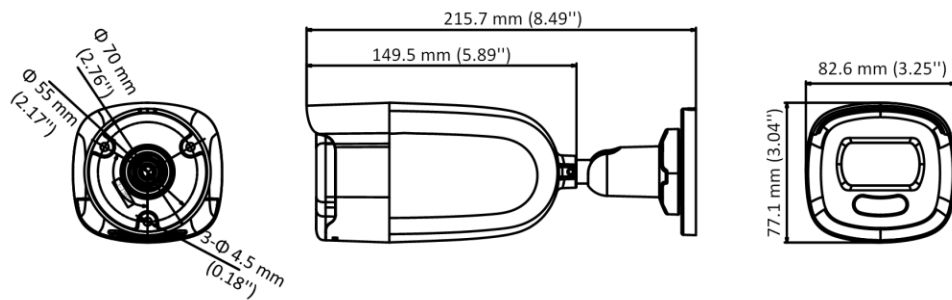

## CMHR9252W-28CFN Platinum 5 MP True Color 24/7 Bullet Camera

- 5 MP, 2560 × 1944 resolution
- 24-hour color imaging
- 130 dB true WDR, 3D DNR
- 2.8 mm fixed focal lens
- Smart Light, up to 131 ft (40 m) white light distance
- 4-in-1 switchable video output
- IP67 protection rating

## Specifications

Camera	
Image Sensor	5 MP CMOS
Signal System	PAL / NTSC
Resolution	2560 (H) × 1944 (V)
Frame Rate	TVI: 5 MP @ 20 fps, 4 MP @ 30 fps, 4 MP @ 25 fps, 1080p @ 30 fps, 1080p @ 25 fps CVI: 4 MP @ 30 fps, 4 MP @ 25 fps AHD: 5 MP @ 20 fps, 4 MP @ 30 fps, 4 MP @ 25 fps CVBS: PAL / NTSC
Min. illumination	0.0005 Lux @ (F1.0, AGC on), 0 Lux with White Light
Shutter Speed	PAL: 1/25 to 1/50, 000 sec. NTSC: 1/30 to 1/50, 000 sec.
Slow Shutter	Max. 16 times
Lens	2.8 mm fixed lens
Field of View	Horizontal: 99.7°, vertical: 72°, diagonal: 139.8°
Lens Mount	M16
Strobe Light Alarm	Yes
Day & Night	Color
Wide Dynamic Range	≥ 130 dB
Angle Adjustment	Pan: 0 to 360°, Tilt: 0 to 90°, Rotation: 0 to 360°
Menu	
White Light	Auto / Off
Image Mode	STD / HIGH-SAT
AGC	Yes
Day / Night Mode	Color
White Balance	Auto / Manual
Auto Exposure Mode	WDR / BLC / HLC / Global / HLS / Anti-banding
Privacy Mask	4 programmable privacy masks
Motion Detection	4 programmable motion areas
Noise Reduction	3D DNR
Language	English
Function	Brightness, Sharpness, Mirror, Smart Light
Interface	
Video Output	Switchable TVI / AHD / CVI / CVBS
General	
Operating Conditions	-40° to 140° F (-40° to 60° C); humidity 90% or less (non-condensing)
Power Supply	12 VDC ± 25% *LTS recommends using one power adapter for each camera.
Power Consumption	Max. 4.9 W
Protection Levels	IP67

Materials	Front Cover: Metal Main Body: Plastic
White Light Range	Up to 131 f t (40 m)
Dimensions	3.25 × 3.04 × 8.49 in. (82.6 × 77.1 × 215.7 mm)
Weight	Approx. 0.91 lbs (415 g)

## Dimensions