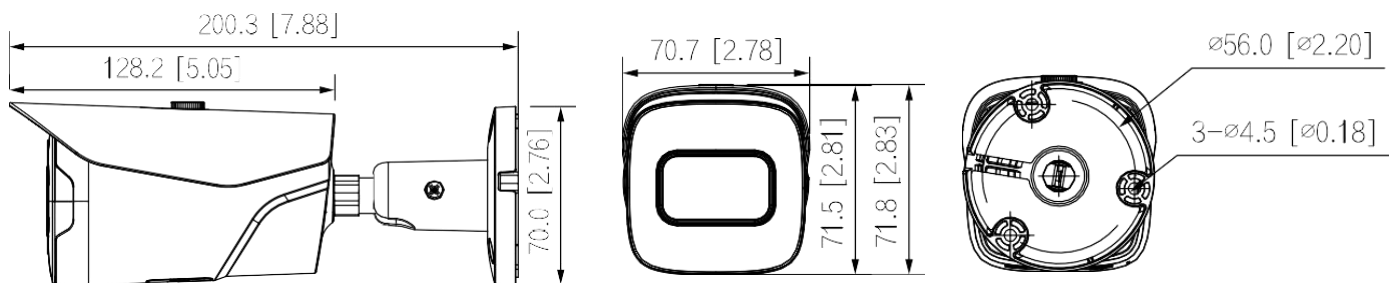

Client	Pro-X, X Station
Interface	
Network	RJ-45 (10/100 Base-T)
General	
Power	12 VDC / PoE (802.3 af), < 5 W
Housing	Metal
Dimensions (L x W x H)	7.9 x 2.8 x 2.8" (200.3 x 70.7 x 71.8 mm)
Operating Conditions	-40° to 140° F (-40° to 60° C), less than 95% RH
Storage Conditions	-40° to 140° F (-40° to 60° C)
Protections	IP67
Net Weight	1.2 lb (0.55 kg)
Gross Weight	1.6 lb (0.74 kg)
Certifications	FCC

Dimensions (mm [inch])

mm [inch]

Accessories

LXKJB01 Junction Box	LXPM01 Vertical Pole Mount	LXCM01 Corner Mount