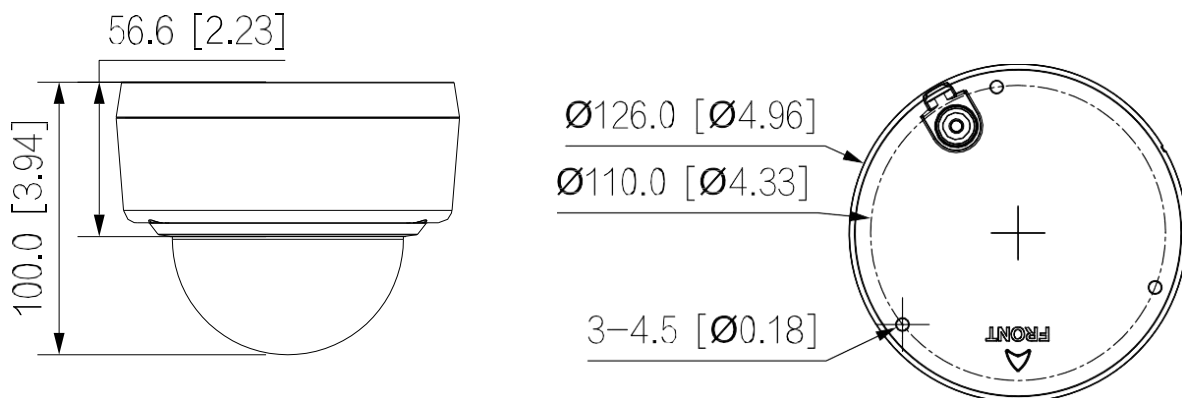

Client	PRO-X, X Station
Interface	
Network	RJ-45 (10/100 Base-T)
General	
Power	12 VDC / PoE (802.3 af), < 5.2 W
Housing	Metal
Dimensions	3.94 × Φ 4.96" (100.0 × Φ 126.0 mm)
Operating Conditions	-40° to 140° F (-40° to 60° C), less than 95% RH
Storage Conditions	-40° to 140° F (-40° to 60° C)
Protections	IP67, IK10
Net Weight	1.2 lb (0.56 kg)
Gross Weight	1.6 lb (0.72 kg)
Certifications	FCC

Dimensions (mm[inch])

Accessories

LXJB02 Junction Box	LXWM01 Wall Mount	LXPM01 Vertical Pole Mount	LXPM02 Horizontal Pole Mount	LXKPD01 Pendant Mount	LXCM01 Corner Mount