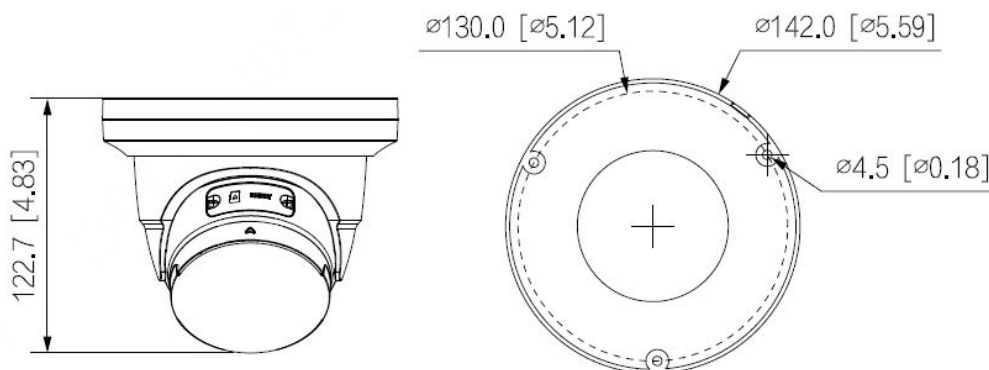

Network	
Protocols	IPv4, IPv6, HTTP, TCP, UDP, ARP, RTP, RTSP, RTCP, RTMP, SMTP, FTP, SFTP, DHCP, DNS, DDNS, QoS, UPnP, NTP, Multicast, ICMP, IGMP, NFS, PPPoE, SNMP
Interoperability	ONVIF (Profile S / Profile G / Profile T), API, P2P
Storage	FTP, SFTP, MicroSD Card (supports up to 256 GB), Cloud, NAS
Web Browsers	IE: IE8, IE9, IE11, Chrome, Firefox
Client	PRO-X, X Station
Interface	
Network	RJ-45 (10/100 Base-T)
General	
Power	12 VDC / PoE (802.3 af), < 8.3 W
Housing	Aluminum alloy body, except for trim ring
Dimensions	4.83 × Φ 5.59" (122.7 × Φ 142 mm)
Operating Conditions	-22° to 140° F (-30° to 60° C), less than 95%
Storage Conditions	-40° to 140° F (-40° to 60° C)
Protections	IP67
Net Weight	1.7 lb (0.79 kg)
Gross Weight	2.1 lb (0.93 kg)
Certifications	FCC

Dimensions (mm[inch])

mm [inch]

Accessories

LXKJB05 Junction Box	LWXM05 Wall Mount
