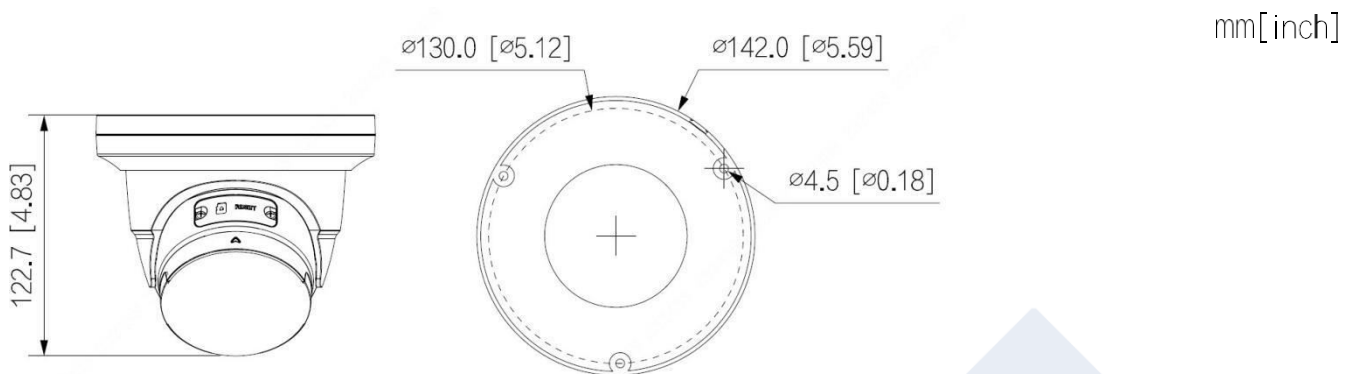

Event Types	
Alarm events	No SD card, SD card full, SD card error, service life warning (only supported by card), network disconnection, IP conflict, illegal access, motion detection, video tampering, intrusion, tripwire, scene changing, audio detection, voltage detection, defocus detection, IMD, safety exceptions / anomalies
Network	
Protocols	IPv4, IPv6, HTTP, HTTPS, TCP, UDP, ARP, RTP, RTSP, RTCP, RTMP, SMTP, FTP, SFTP, DHCP, DNS, DDNS, QoS, UPnP, NTP, Multicast, ICMP, IGMP, NFS, SAMBA, PPPoE, 802.1x, SNMP
Interoperability	ONVIF (Profile S / Profile G / Profile T), API, P2P
Storage	FTP, SFTP, MicroSD Card (supports up to 256 GB), NAS
Web Browser	IE: IE8, IE9, IE11, Chrome, Firefox
Client	Pro-X, X Station
Interface	
Network	RJ-45 (10/100 Base-T)
General	
Power	12 VDC / PoE (802.3 af), < 7.3 W
Housing	Aluminum alloy body, except for trim ring
Dimensions	4.83 × Φ 5.59" (122.7 × Φ 142 mm)
Operating Conditions	-22° to 140° F (-30° to 60° C), less than 95% RH
Storage Conditions	-40° to 140° F (-40° to 60° C)
Protections	IP67
Net Weight	1.7 lb (0.79 kg)
Gross Weight	2.1 lb (0.93 kg)
Certifications	FCC

Dimensions (mm[inch])