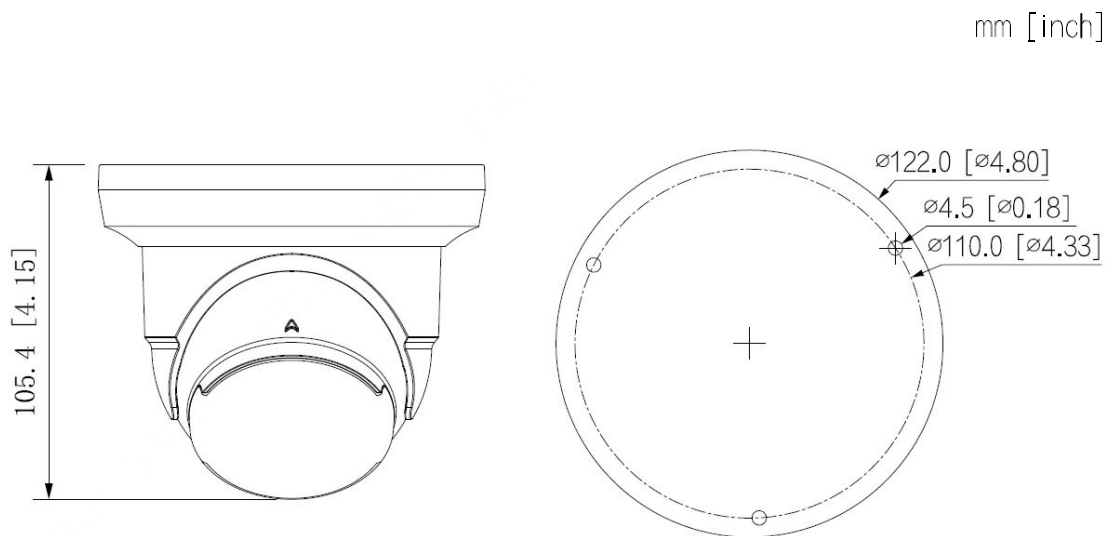

Protocol	IPv4, IPv6, HTTP, HTTPS, TCP, UDP, ARP, RTP, RTSP, RTCP, RTMP, SMTP, FTP, SFTP, DHCP, DNS, DDNS, QoS, UPnP, NTP, Multicast, ICMP, IGMP, NFS, PPPoE, 802.1x, SNMP
Interoperability	ONVIF (Profile S / Profile G / Profile T), API, P2P
Storage	FTP, SFTP, MicroSD Card (supports up to 256 GB), Cloud, NAS
Web Browsers	Internet Explorer: IE8, IE9, IE11, Chrome, Firefox
Client	PRO-X, X Station
Interface	
Network	RJ-45 (10/100 Base-T)
General	
Power	12 VDC / PoE (802.3 af), < 8.5 W
Housing	Aluminum alloy body, except for trim ring
Dimensions	4.15 × Φ 4.8" (105.4 × Φ122.0 mm)
Operating Conditions	-40° to 140° F (-40° to 60° C), less than 95%
Storage Conditions	-40° to 140° F (-40° to 60° C)
Protections	IP67
Net Weight	1.2 lb 90.55 kg)
Gross Weight	1.5 lb (0.69 kg)
Certifications	FCC

Dimensions (mm[inch])