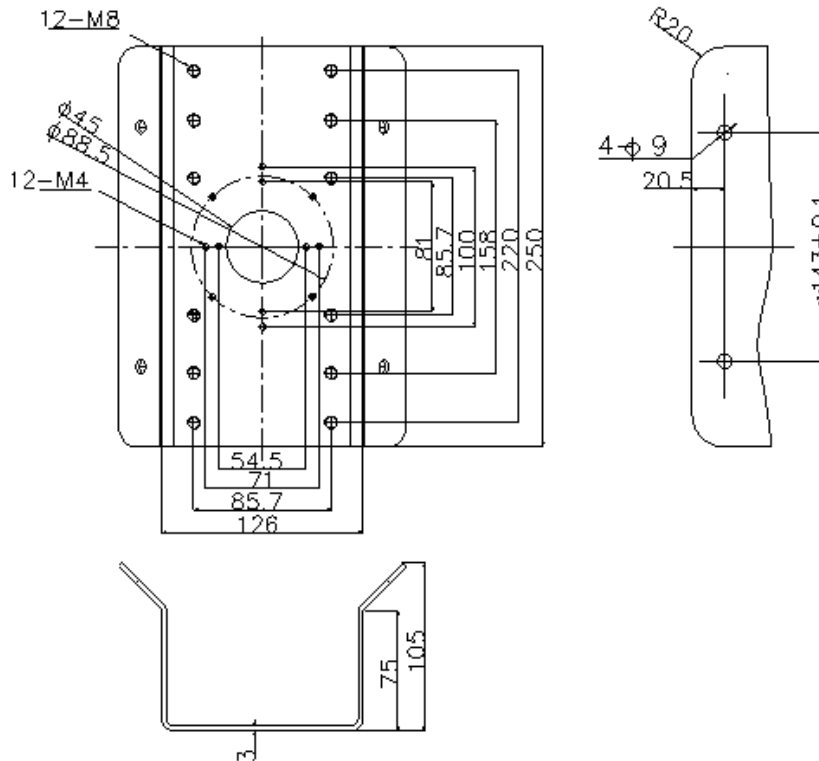

Corner mount LTB379

Suitable for all models

Properties	
Parameters	Corner mount
Materials	Aluminum alloy
Dimensions	5.0 × 4.1 × 9.8" (126 x 105 x 250 mm)
Weight	5.0 lbs (2,280 g)

Dimensions:

©2015 LT Security, Inc. All Rights Reserved. White papers, data sheets, quick start guides, and/or user manuals are for reference only and may or may not be entirely up to date or accurate based upon the version or models. Product names mentioned herein may be the unregistered and/or registered trademarks of their respective owners.