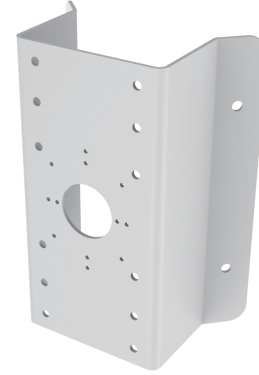

Corner mount LTB379

Suitable for all models

Properties	
Parameters	Corner mount
Materials	Aluminum alloy
Dimensions	5.0 × 4.1 × 9.8" (126 x 105 x 250 mm)
Weight	5.0 lbs (2,280 g)

Dimensions:

©2015 LT Security, Inc. All Rights Reserved. White papers, data sheets, quick start guides, and/or user manuals are for reference only and may or may not be entirely up to date or accurate based upon the version or models. Product names mentioned herein may be the unregistered and/or registered trademarks of their respective owners.