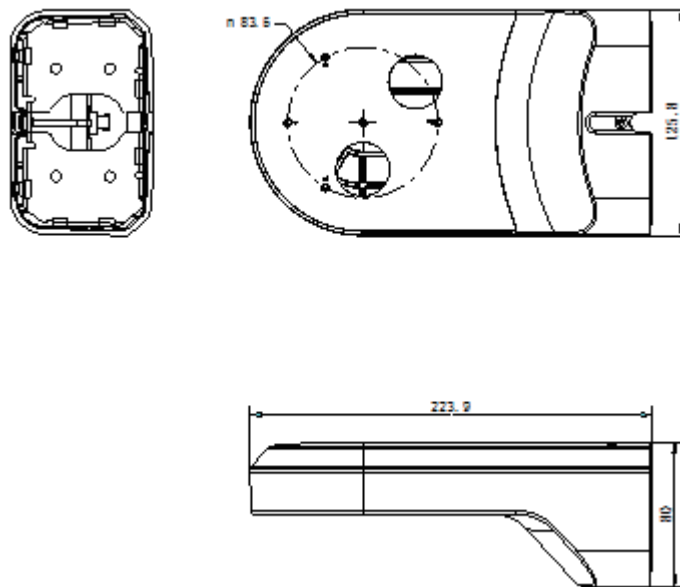

# Wall Mount Bracket for Fisheye Camera LTB771

Designed for Fisheye Camera Model # CMHD75xx

## Specifications

Parameters	Wall mount for fisheye camera CMHD75xx
Materials	Rugged plastic
Dimensions	9.1 x 3.1 x 5.1" (230 x 80 x 130 mm)
Weight	1.0 lb (450 g)

## Dimensions:

©2018 LT Security, Inc. All Rights Reserved. White papers, data sheets, quick start guides, and/or user manuals are for reference only and may or may not be entirely up to date or accurate based upon the version or models. Product names mentioned herein may be the unregistered and/or registered trademarks of their respective owners.