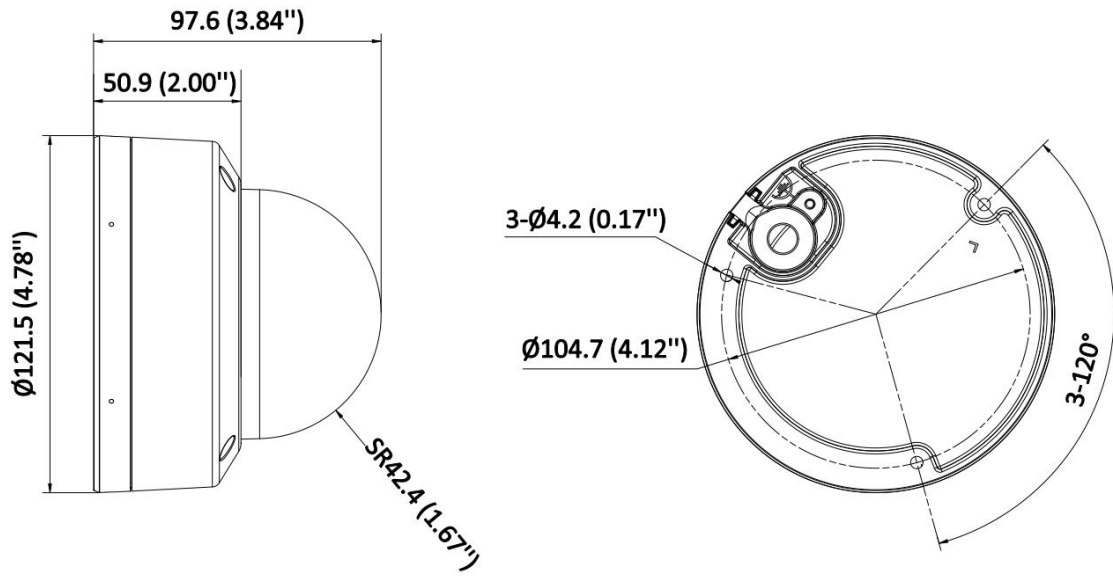

| <b>Deep Learning Functions</b>   |   |
|----------------------------------|---|
| Face Capture                     | Yes   |
| Perimeter Protection             | Line crossing, intrusion, region entrance, region exiting<br>Supports alarm triggered by specified target types (humans and vehicles)   |
| <b>General</b>                   |   |
| Power                            | 12 V DC $\pm$ 25%, 0.66 A, max. 8 W, $\varnothing$ 5.5 mm coaxial power plug, reverse polarity protection,<br>PoE: IEEE 802.3 af, Class 3, max. 9.5 W                                     |
| Material                         | Base: aluminum alloy, cover: aluminum alloy   |
| Dimensions                       | $\varnothing$ 4.78 x 3.84" ( $\varnothing$ 121.5 x 97.6 mm)   |
| Package Dimensions               | 9.2 x 4.7 x 4.6" (234 x 120 x 117 mm)   |
| Weight                           | Approx. 1.2 lb (525 g)  |
| Packaged Weight                  | Approx. 1.7 lb (750 g)  |
| Storage Conditions               | -22° to 140° F (-30° to 60° C). Humidity 95% or less (non-condensing)   |
| Startup and Operating Conditions | -22° to 140° F (-30° to 60° C). Humidity 95% or less (non-condensing)   |
| General Functions                | Heartbeat, mirror, password reset via email, pixel counter, anti-banding  |
| <b>Certifications</b>            |   |
| EMC                              | CE-EMC: EN 55032: 2015, EN 61000-3-2:2019, EN 61000-3-3: 2013+A1:2019, EN 50130-4: 2011 +A1: 2014,<br>IC: ICES-003: Issue 7,<br>KC: KN32: 2015, KN35: 2015,<br>RCM: AS/NZS CISPR 32: 2015 |
| Safety                           | UL: UL 62368-1,<br>CB: IEC 62368-1: 2014+A11,<br>CE-LVD: EN 62368-1: 2014/A11: 2017,<br>BIS: IS 13252 (Part 1): 2010/IEC 60950-1: 2005  |
| Environmental                    | CE-RoHS: 2011/65/EU,<br>WEEE: 2012/19/EU,<br>Reach: Regulation (EC) No 1907/2006  |
| Protections                      | IP67: IEC 60529-2013  |

## Dimensions

Unit: mm (inch)