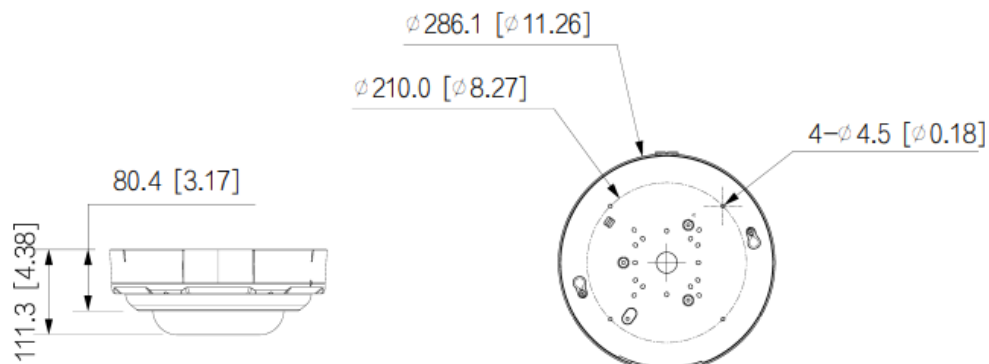

Dimensions (mm[inch])