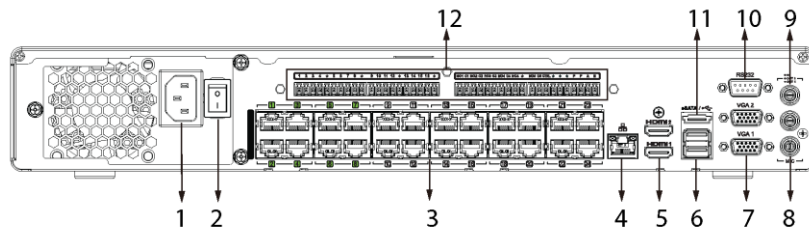

Physical Interface

No.	Description	No.	Description
1	Power Supply	7	VGA Ports
2	Power Switch	8	Audio Out, RCA Connector
3	PoE Ports	9	Audio In, RCA Connector
4	LAN Network Port	10	RS232 Network Port
5	HDMI Ports	11	eSATA Port
6	USB Ports	12	Alarm In / Out