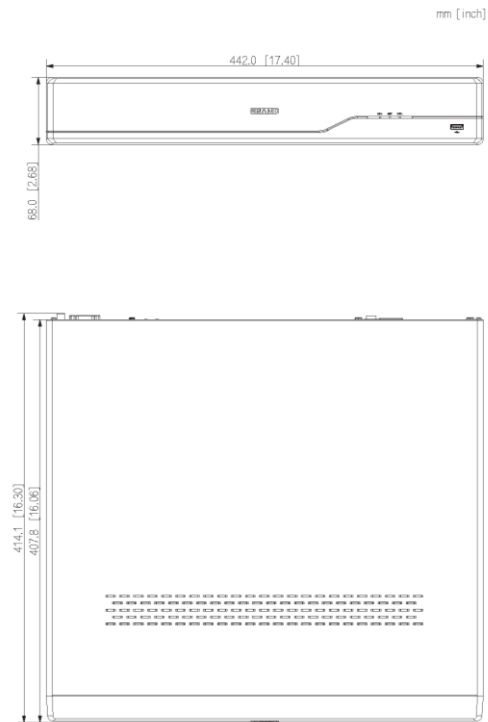

Dimensions (mm[inch])