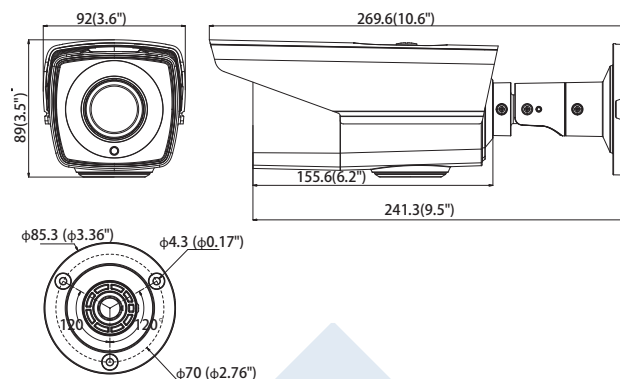

## Dimensions:

Unit mm

1080P

DNR