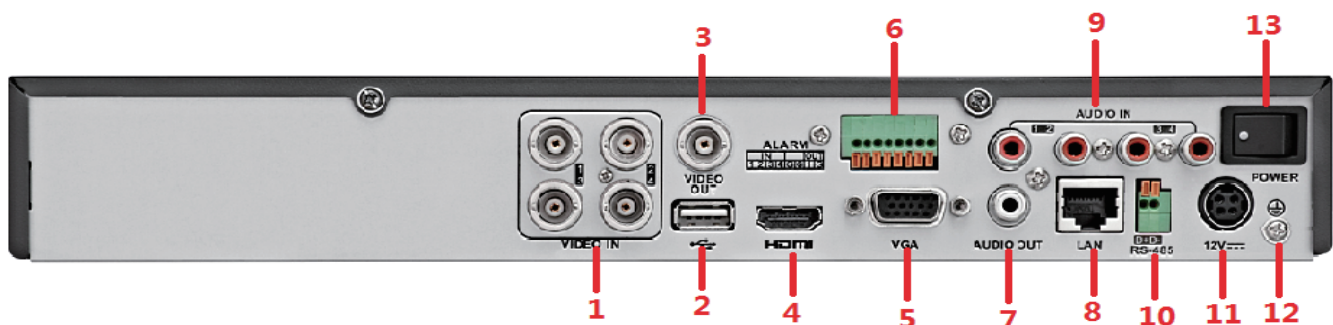

Embedded Hybrid NVR LTN8704T-HT

Key Features:

- Support H.264 Zip+
- Support HD-TVI, AHD, IPC and analog cameras
- CVBS output improves compatibility at the most possibility
- Long distance transmission over twisted-pair cable & coax cable
- Full channel recording at up to 3MP resolution

Embedded Hybrid NVR

LTN8704T-HT

VIDEO/ AUDIO INPUT	
Video compression	H.264 Zip+ / H.264
Video input	4ch BNC interface (1.0 Vp-p, 75 Ω), supporting coaxition
Supported HDTV input	3MP, 1080p/25Hz, 1080p/30Hz, 720p/60Hz, 720p/50Hz, 720p/30Hz, 720p/25Hz
Supported AHD input	720p/30Hz, 720p/25Hz
CVBS input	Support
IP input	4-ch(up to 8-ch)
Audio compression	G.711u
Audio input	4-ch, RCA (2.0 Vp-p, 1 kΩ)
Two-way audio input	1-ch, RCA (2.0 Vp-p, 1 kΩ)
VIDEO/ AUDIO OUTPUT	
HDMI/ VGA output	1 -ch, 1920 × 1080/60Hz, 1280 × 1024/60Hz, 1280 × 720/60Hz, 1024 × 768/60 Hz
Encoding resolution	3MP@15fps, 1080p/720p/WD1/4CIF/VGA/CIF
CVBS output	1-ch, BNC (1.0 Vp-p, 75Ω), resolution: PAL: 704×576, NTSC: 704×480
Frame rate	Main stream: 30fps(N)/25fps(P) Sub-stream:WD1/4CIF@12fps (non-real-time); CIF/QVGA/QCIF (real time)
Video bit rate	32 Kbps-10Mbps
Audio output	1-ch, RCA (Linear, 1 kΩ)
Audio bit rate	64 Kbps
Dual-stream	Support
Stream type	Video, Video & Audio
Synchronous playback	4ch
NETWORK	
Remote connections	96Mbps
Network protocols	TCP/IP, PPPoE, DHCP, PT Cloud, DNS, DDNS, NTP, SADP, NFS, iSCSI, UPnP™, HTTPS, ONVIF
HARD DISK	
SATA	1 SATA
Capacity	Up to 6TB capacity for each disk
EXTERNAL INTERFACE	
Network interface	1, RJ45 10M / 100Mself-adaptive Ethernet interface
Serial interface	1; RS-485 serial interface, half-duplex
USB port	2 × USB2.0
Alarm in/ out	4/1
GENERAL	
Power supply	DC12V
Consumtion	≤ 15W
Working temperature	-10 ° C ~ +55 ° C(14° F - 131° F)
Working humidity	10% ~ 90%
Chas is	CompactCasing
Dimensions (WxDxH)	315 × 242 × 45 mm (12.4 × 9.5 × 1.8 inch)
Weight	≤2 Kg (4.4lb)