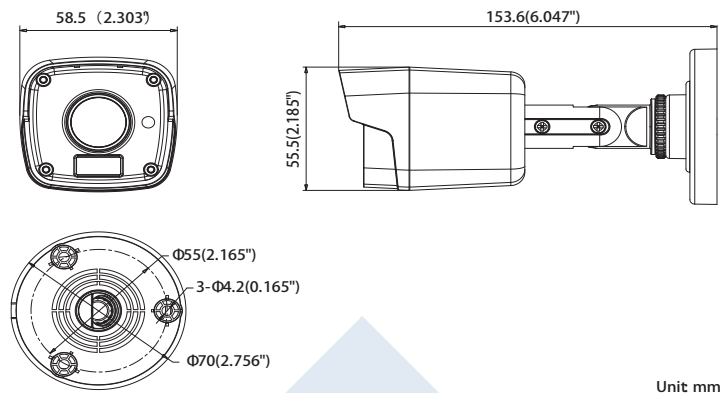

## Key Features:

- 3.0MP High Definition
- 2.8mm Fixed Lens
- 2 Matrix IR up to 65ft(20m)
- DC 12V
- OSD Menu via UTC technology with Platinum TVI DVR
- IP66 weatherproof

## Dimensions:

# Platinum HD-TVI Bullet Camera 3.0MP CMHR64T2-28

CAMERA	
Image Sensor	1/3"CMOS
Signal System	NTSC/PAL
Effective Pixels	2052(H)*1536(V)
Min. Illumination	0.01 Lux, 0 Lux with IR
Lens	2.8mm
Shutter Speed	1/30(1/25) s to 1/50,000 s
Day & Night	ICR
Synchronization	Internal
Video Frame Rate	1920x1536@18fps
HD Video Output	1 HD-TVI Output
S/N Ratio	More than 62dB
MENU	
AGC	Support
D/N Mode	Color/ BW/ SMART
White Balance	ATW/ MWB
BLC	Support
Function	DNR, Mirror, SMART IR
GENERAL	
Working Temperature /Humidity	-40 ° F - 140 ° F (-40° C - 60 ° C) Humidity 90% or less (non-condensing)
Power Supply	DC 12V
Power Consumption	Max. 5W
Weather Proof Ratings	IP66
IR Range	Up to 65ft(20m)
Dimension	2.3 " × 2.2" × 6.1" (58.5 × 55.5 × 153.6mm)
Weight	0.8lb(370g)