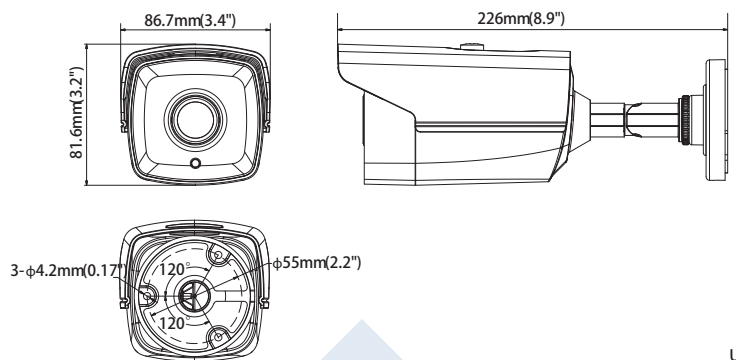

Platinum HD-TVI Bullet Camera 3.0MP CMHR92T2-6

Key Features:

- 3.0MP High Definition
- 6mm Fixed Lens
- 2 Matrix IR up to 131ft(40m)
- DC 12V
- OSD Menu via UTC technology with Platinum TVI DVR
- IP66 weatherproof

Dimensions:

Unit mm

Platinum HD-TVI Bullet Camera 3.0MP CMHR92T2-6

CAMERA	
Image Sensor	1/3"CMOS
Signal System	NTSC/PAL
Effective Pixels	2052(H)*1536(V)
Min. Illumination	0.01 Lux, 0 Lux with IR
Shutter Speed	1/30(1/25) s to 1/50,000 s
Lens	6mm
Day & Night	ICR
Synchronization	Internal
Video Frame Rate	1920x1536@18fps
HD Video Output	1 HD-TVI Output
S/N Ratio	More than 62dB
MENU	
AGC	Support
D/N Mode	Color/ BW/ SMART
White Balance	ATW/ MWB
BLC	Support
Function	DNR, Mirror, SMART IR
GENERAL	
Working Temperature	-40 ° F - 140 ° F (-40 ° C - 60 ° C)
/Humidity	Humidity 90% or less (non-condensing)
Power Supply	DC 12V
Power Consumption	Max. 5W
Weather Proof Ratings	IP66
IR Range	Up to 131ft(40m)
Dimension	3.4 " × 3.2 " × 8.7" (86.7 × 81.6 × 226.0mm)
Weight	1.5lb(680g)