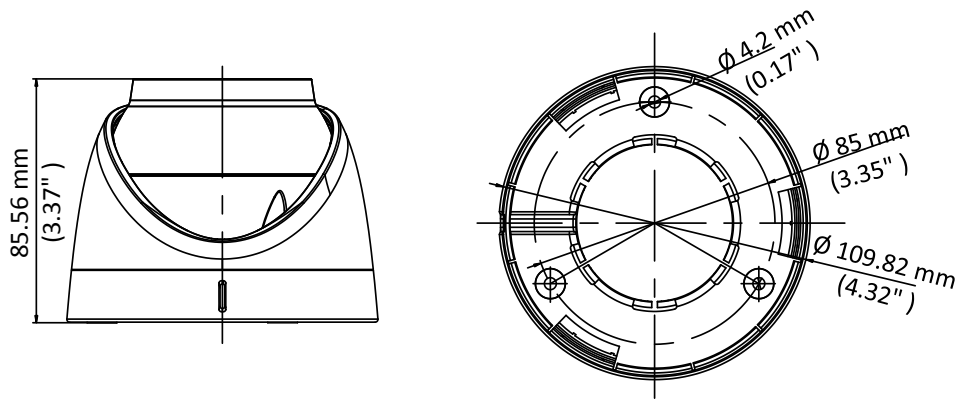

CMHT1722W-28CF 2 MP Full Time Color Camera

- 2 MP, 1920 × 1080 resolution
- 24-hour color image
- 2.8 mm fixed lens
- Up to 66ft(20 m) white light distance
- 3D DNR, true WDR
- 4 in 1 video output (switchable TVI/AHD/CVI/CVBS)
- IP67
- OSD menu via UTC technology with Platinum DVR

Specification

Camera	
Image Sensor	2 MP CMOS
Resolution	1920 (H) × 1080 (V)
Frame Rate	PAL: 1080p@25fps NTSC: 1080p@30fps
Min. illumination	0.0005 Lux @ (F1.0, AGC ON), 0 Lux with white light
Shutter Time	PAL: 1/25 s to 1/50, 000 s NTSC: 1/30 s to 1/50, 000 s
Slow Shutter	Max. 16 times
Lens	2.8 mm fixed lens
Field of View	2.8 mm, horizontal FOV: 104°, vertical FOV: 54°, diagonal FOV: 126°
Lens Mount	M16
Day & Night	Color
WDR (Wide Dynamic Range)	130 dB
Angle Adjustment	Pan: 0° to 360°; Tilt: 0° to 75°; Rotate: 0° to 360°
Menu	
Image Mode	STD/HIGH SAT
AGC	Yes
White Balance	Auto/Manual
HLC	Yes
BLC (Backlight Compensation)	Yes
Privacy Mask	4 programmable privacy masks
Motion Detection	4 programmable areas
WDR	Yes
Functions	Brightness, Sharpness, 3D DNR, Mirror, Smart light
Interface	
Video Output	Switchable TVI/AHD/CVI/CVBS
General	
Operating Conditions	-40 °C to 60 °C (-40 °F to 140 °F), humidity: 90% or less (non-condensing)
Power Supply	12 VDC ± 25% <i>*You are recommended to use one power adapter to supply the power for one camera.</i>
Power Consumption	Max. 3 W
Protection Level	IP67
Material	Main Body: Metal Mounting Base: Plastic
White Light	Up to 66ft(20 m)
Dimensions	Ø 109.82 mm × 85.56 mm (Ø 4.32" × 3.37")
Weight	Approx. 336 g (0.74 lb.)

Dimension

Accessory

LTB342-110T
Wall Mount

LTB378
Vertical Pole Mount

LTB379
Corner Mount