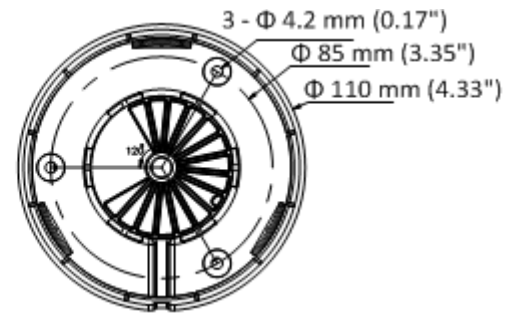

Dimensions: