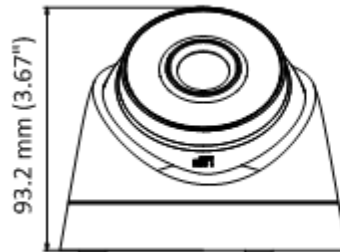

Dimensions: