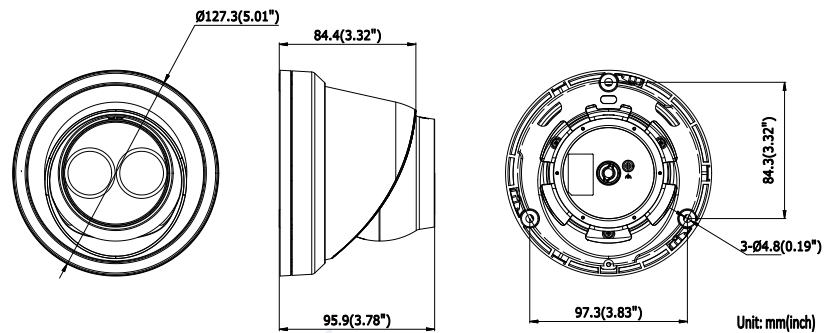

Dimensions: