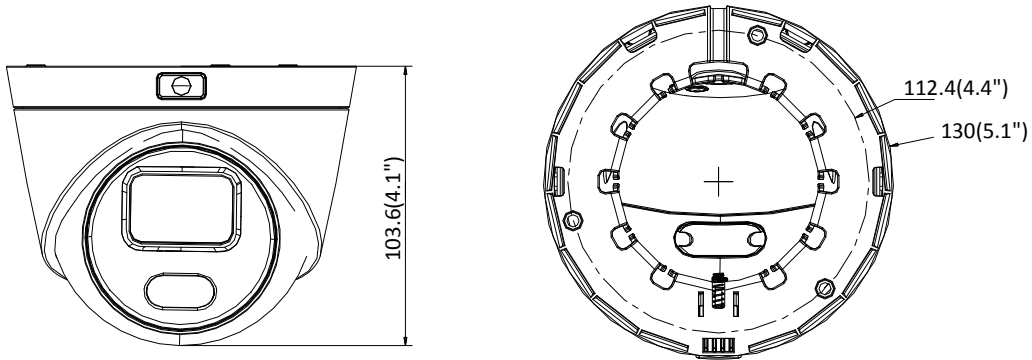

Dimensions

Unit: mm

Accessories

 Wall Mounting Bracket

 Adjustable Wall Mounting Bracket

 Circular Base Mount