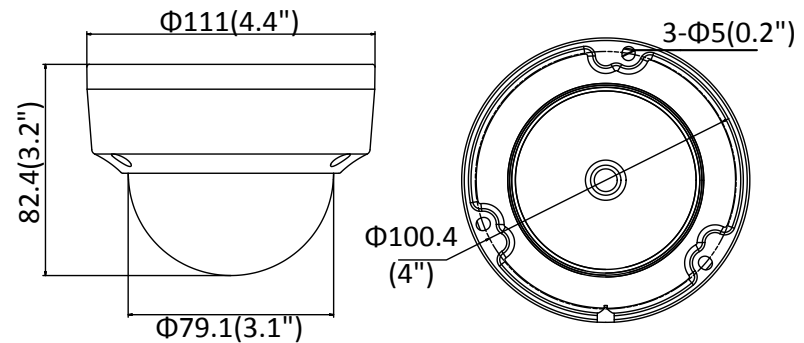

Dimensions: