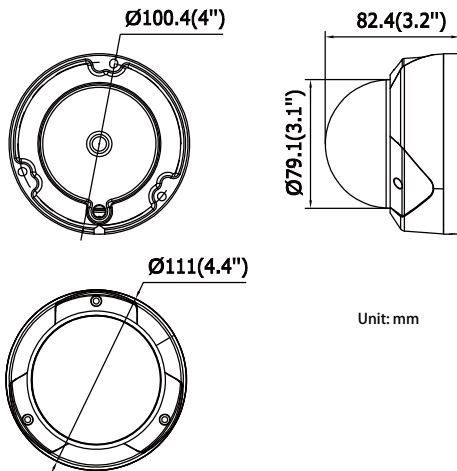

Dimensions

Unit: mm

CMIP7432-M	
Camera	
Image sensor	1/3" sensor
Min. illumination	0.07Lux @ (F1.2, AGC ON) ,0 Lux with IR 0.19 Lux @ (F2.0, AGC ON) ,0 Lux with IR
Shutter time	1/3s ~ 1/100,000s
Lens	4mm@F2.0 Angle of view: 79°
Lens mount	M12
Angle adjustment	Pan:0° - 355° , Tilt: 0° - 75° , Rotation: 0° - 355°
Digital noise reduction	3D DNR
Wide dynamic range	Digital WDR
Day & night	ICR
Compression standard	
Video compression	H.264 / MJPEG
H.264 codec profile	Main profile
Bit rate	32 Kbps ~ 12 Mbps
Dual stream	Yes
Image	
Max. image resolution	2048 × 1536
Frame rate	60 Hz: 20fps (2048 x 1536), 30fps (1920 × 1080), 30fps (1280 x 720) 50 Hz: 20fps (2048 x 1536), 25fps (1920 × 1080), 25fps (1280 x 720)
Image settings	Rotate mode, Saturation, Brightness, Contrast adjustable by client software or web browser
BLC	Yes, zone optional
ROI	Support
Network	
Network storage	Local storage: Built-in Micro SD/SDHC/SDXC card slot, up to 64 GB. NAS (Support NFS,SMB/CIFS)
Alarm trigger	Intrusion detection, Line crossing detection, Motion detection, Dynamic Analysis, Tampering alarm, Network disconnect, IP address conflict, Storage full, Storage error
Protocols	TCP/IP,ICMP,HTTP,HTTPS,FTP,DHCP,DNS,DDNS,RTP,RTSP,RTCP, PPPoE,NTP,UPnP,SMTP,SNMP,IGMP,802.1X,QoS,IPv6,Bonjour
System compatibility	ONVIF, PSIA, CGI, ISAPI
Security	User Authentication, Watermark
Interface	
Communication interface	1 RJ45 10M / 100M ethernet port
General	
Operating conditions	-22° F ~ 140° F(-30° C ~ 60° C) humidity 95% or less (non-condensing)
Power supply	12 VDC ± 10%, PoE (802.3af)
Power consumption	Max. 5W
Impact protection	IEC60068-275Eh, 50J; EN50102, up to IK10
Ingress protection	IP66
IR range	Approx 100 ft(About 30m)
Dimensions	Φ4.4" x3.2" (Φ111.0 × 82.4 mm)
Weight	1.1lb(500g)