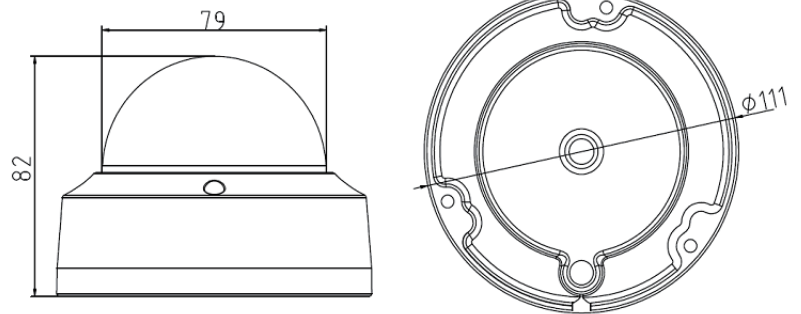

Platinum 4.1MP Network Dome Camera

CMIP7442W-28M

CAMERA	
Image Sensor	1/3" Progressive Scan CMOS
Min. Illumination	0.01Lux @ (F1.2, AGC ON), 0 Lux with IR
Shutter Speed	1/3 s to 1/100,000s
Lens	2.8mm , Angle of view:106°
Lens Mount	M12
Day &Night	IR cut filter with auto switch
DNR	3D DNR
Wide Dynamic Range	DWDR
Swivel and Tilt	Swivel: -90° ~ 90°, Tilt: 0° ~ 75°
Compression Standard	
Video Compression	H.264 / MJPEG/H.264 Zip+
H.264 Type	Main Profile
Video Bit Rate	32 Kbps ~ 8 Mbps
Dual streams	Support
Image	
Max. Resolution	2688×1520
Frame Rate	60Hz: 20fps (2688×1520), 30fps (1920×1080), 30fps(1280×720) 50Hz: 20fps (2688×1520), 25fps(1920×1080), 25fps(1280×720)
Image Setting	Rotate Mode, Saturation, Brightness, Contrast, Sharpness adjustable by client software or web browser
BLC	Support, zone configurable
ROI Codec	Support
Network	
Network Storage	NAS (Support NFS,SMB/CIFS), ANR
Alarm Trigger	Motion detection, Tampering alarm, Network disconnect, IP address conflict, Storage exception
Protocols	TCP/IP, UDP, ICMP, HTTP, HTTPS, FTP, DHCP, DNS, DDNS, RTP, RTSP, RTCP, PPPoE, NTP, UPnP, SMTP, SNMP, IGMP, 802.1X, QoS, IPv6, Bonjour
General	One-key reset, Flash-prevention, dual stream, heartbeat, mirror, password protection, privacy mask, watermark, IP address filtering, Anonymous access
Standard	ONVIF (PROFILE S, PROFILE G), PSIA, CGI, ISAPI
Interface	
Communication Interface	1 RJ45 10M/100M Ethernet port
On-board storage	Built-in Micro SD/SDHC/SDXC slot, up to 128GB
Reset	Yes
General	
Working Temperature /Humidity	-22 °F ~ 140 °F (-30 °C ~ 60 °C) Humidity 95% or less (non-condensing)
Power Supply	DC12V ± 10%, PoE (802.3af)
Power Consumption	Max. 5W
IR Range	Approx. 100ft (30 meters)
Weather Proof Ratings	IP67
Impact Protection	IK10
Dimensions	Φ4.4" × 3.2" (Φ111×82.0mm)
Weight	1.1 lbs (500g)