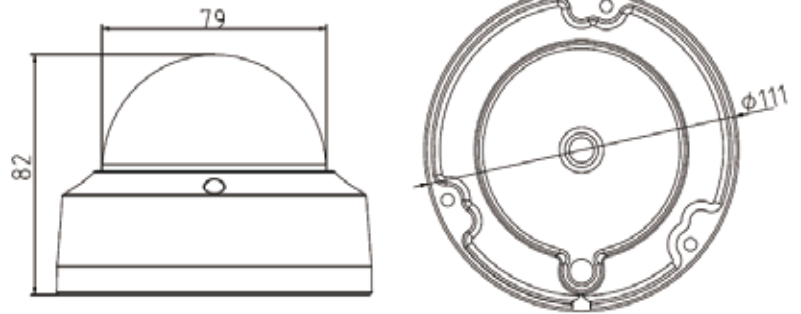

Platinum 5.0MP Network Mini Dome Camera CMIP7452B-M

CAMERA	
Image Sensor	1/3" Progressive Scan CMOS
Min. Illumination	0.01Lux @(F1.2, AGC ON), 0 Lux with IR
Shutter Speed	1/3 s to 1/100,000s
Lens	4mm , Angle of view: 70°
Lens Mount	M12
Day & Night	IR cut filter with auto switch
DNR	3D DNR
Wide Dynamic Range	DWDR
Angle Adjustment	Pan:0° ~ 355°, Tilt: 0° ~ 75°, Rotation: 0° ~ 355°
Compression Standard	
Video Compression	H.264 / MJPEG/H.264 Zip+
H.264 Type	Main Profile
Video Bit Rate	256 Kbps ~ 16 Mbps
Dual streams	Support
Image	
Max. Resolution	2560×1920
Main Stream	60Hz: 20fps (2560×1920), 30fps (2048×1536), 30fps(1920×1080), 30fps(1280×720) 50Hz: 20fps (2560×1920), 25fps (2048×1536), 25fps(1920×1080), 25fps(1280×720)
Sub Stream	60Hz: 30fps (352×240, 640×480) 50Hz: 25fps (352×288, 640×480)
Others	Saturation, Brightness, Contrast adjustable by client software or web browser, Mirror, BLC, ROI, Dual Stream, Anti-Flicker, Privacy Mask,
Network	
Network Storage	NAS (Support NFS,SMB/CIFS), ANR
Alarm Trigger	Motion Detection, Tampering Alarm, Intrusion Detection, Line Crossing Detection, HDD Full, HDD Error, Network Disconnected, IP Address Conflicted
Protocols	TCP/IP, UDP, ICMP, HTTP, HTTPS, FTP, DHCP, DNS, DDNS, RTP, RTSP, RTCP, PPPoE, NTP, UPnP, SMTP, SNMP, IGMP, 802.1X, QoS, IPv6, Bonjour
General	Password Protection, IP Address Filtering, Anonymous Access, Watermark
Standard	ONVIF (PROFILE S, PROFILE G), PSIA, CGI, ISAPI
Interface	
Communication Interface	1 RJ45 10M/100M Ethernet port
On-board Storage	Built-in Micro SD/SDHC/SDXC slot, up to 128GB
Reset	Yes
General	
Working Temperature /Humidity	-22 °F ~ 140 °F (-30 °C ~ 60 °C) Humidity 95% or less (non-condensing)
Power Supply	DC12V ± 10%, PoE (802.3af)
Power Consumption	Max. 5W
IR Range	Approx. 100ft (30 meters)
Weather Proof Ratings	IP67
Impact Protection	IK10
Dimensions	Φ4.4" × 3.2" (Φ111×82.0mm)
Weight	1.1 lbs (500g)