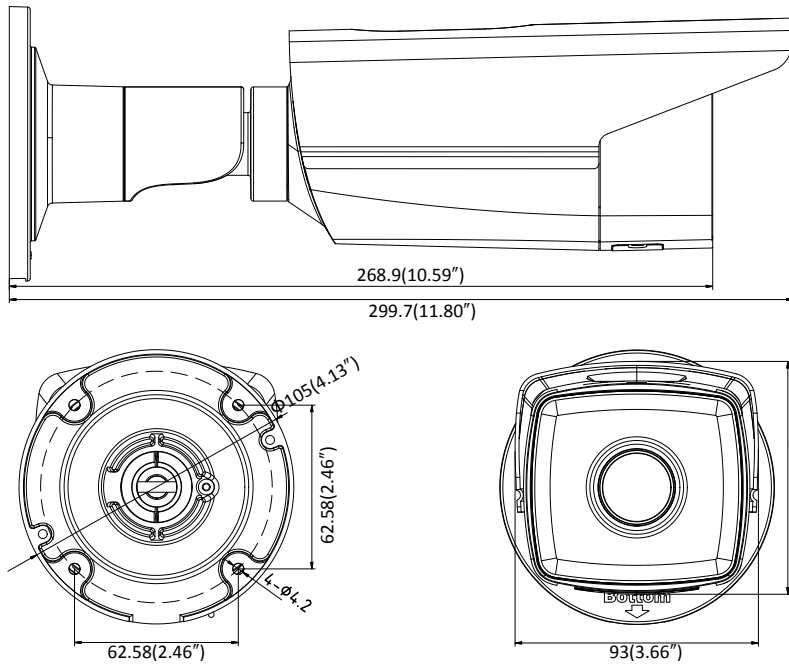

### Key Features

- 1/3" Progressive Scan CMOS
- 2688 × 1520 @30fps
- 6 mm fixed lens
- Color: 0.018 Lux @ (F1.6, AGC ON), 0 Lux with IR
- H.265+, H.265, H.264+, H.264
- Three streams
- 120dB WDR
- 2 Behavior analyses, and face detection
- BLC/3D DNR/ROI
- IP67
- Built-in micro SD/SDHC/SDXC card slot, up to 128 GB
- 3-Axis adjustment

## Specifications

<b>Camera</b>	
Image Sensor	1/3" Progressive Scan CMOS
Min. Illumination	Color: 0.018 Lux @ (F1.6, AGC ON), 0 Lux with IR
Shutter Speed	1/3 s to 1/100,000 s
Slow Shutter	Yes
Auto-Iris	No
Day & Night	IR Cut Filter
Digital Noise Reduction	3D DNR
WDR	120dB
3-Axis Adjustment	Pan: 0° to 360°, tilt: 0° to 100°, rotate: 0° to 360°
<b>Lens</b>	
Focal length	6 mm
Aperture	F1.6
Focus	Manual
FOV	6 mm @F1.6: horizontal FOV: 51°, vertical FOV: 29°, diagonal FOV: 58°
Lens Mount	M12
<b>IR</b>	
IR Range	Up to 165ft(50 m)
Wavelength	850nm
<b>Compression Standard</b>	
Video Compression	Main stream: H.265/H.264 Sub-stream: H.265/H.264/MJPEG Third stream: H.265/H.264
H.264 Type	Main Profile/High Profile
H.264+	Main stream and sub-stream support
H.265 Type	Main Profile
H.265+	Main stream and sub-stream support
Video Bit Rate	256 Kbps to 16 Mbps
<b>Smart Feature-set</b>	
Behavior Analysis	Line crossing detection, intrusion detection
Face Detection	Yes
Region of Interest	1 fixed region for main stream and sub-stream
<b>Image</b>	
Max. Resolution	2688 × 1520
Main Stream	50Hz:25fps (2688 × 1520, 2560 × 1440, 2304 × 1296, 1920 × 1080) 60Hz: 30fps (2688 × 1520, 2560 × 1440, 2304 × 1296, 1920 × 1080)
Sub-Stream	50Hz: 25fps (640 × 480, 640 × 360, 320 × 240) 60Hz: 30fps (640 × 480, 640 × 360, 320 × 240)
Third Stream	50Hz: 25fps (1280 × 720, 640 × 360, 352 × 288) 60Hz: 30fps (1280 × 720, 640 × 360, 352 × 240)
Image Enhancement	BLC/3D DNR
Image Setting	Rotate mode, saturation, brightness, contrast, sharpness adjustable by client software or web browser
Target Cropping	No

## Dimensions

Unit: mm