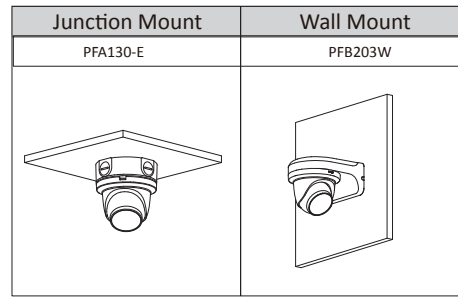

Accessories

Optional:

PFA130-E
Junction Box

PFB203W
Wall Mount

Dimensions (mm[inch])