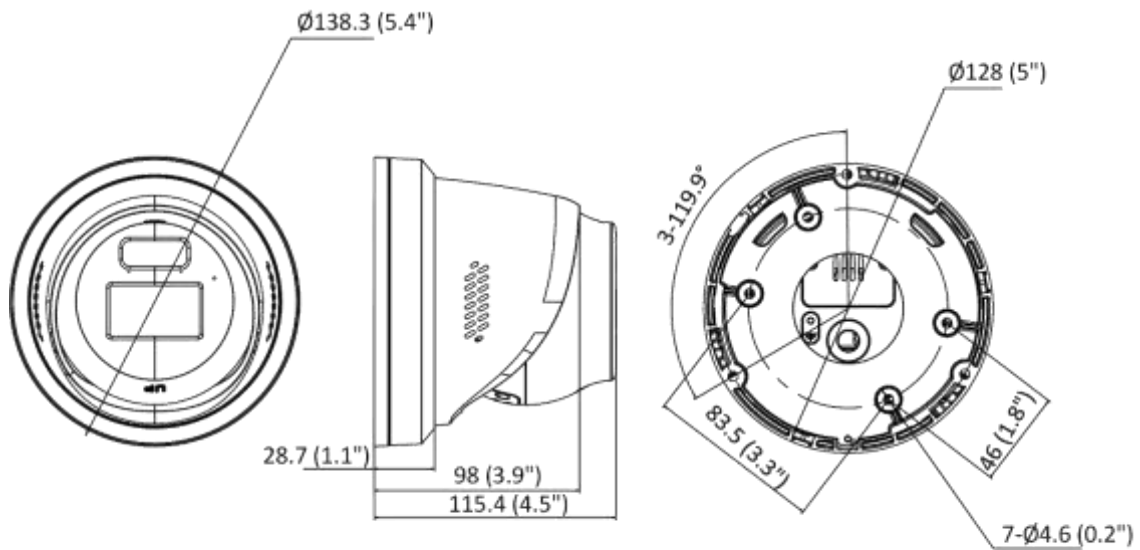

## Specifications

<b>Camera</b>	
Image Sensor	1/3" Progressive Scan CMOS
Max. Resolution	2688 × 1520
Min. Illumination	Color: 0.001 Lux @ f 1.0, AGC on 0 Lux with light
Shutter Speed	1/12 to 1/100,000 sec.
Day & Night	IR cut filter
Angle Adjustment	Pan: 0° to 360°, tilt: 0° to 75°, rotate: 0° to 360°
<b>Lens</b>	
Lens Type	Fixed focal lens
Focal Length & FOV	2.8 mm – Horizontal: 100.2°, vertical: 54.7°, diagonal: 119.7°
Lens Mount	M12
Iris Type	Fixed
Aperture	f 1.0
Depth of Field	1.9 m to ∞
<b>Detect, Observe, Recognize, Identify</b>	
Ranges (Approx.)	D: 205 ft (63 m), O: 80 ft (25 m), R: 40 ft (12 m), I: 20 ft (6 m)
<b>Supplemental Lighting</b>	
Type	IR, White Light
Range	Up to 100 ft
Technology	Smart
IR Wavelength	850 nm
<b>Video</b>	
Mainstream	50 Hz: 25 fps (2688 × 1520, 1920 × 1080, 1280 × 720) 60 Hz: 30 fps (2688 × 1520, 1920 × 1080, 1280 × 720)
Sub-Stream	50 Hz: 25 fps (1280 × 720, 640 × 480, 640 × 360) 60 Hz: 30 fps (1280 × 720, 640 × 480, 640 × 360)
Third Stream	50 Hz: 10 fps (1920 × 1080, 1280 × 720, 640 × 480, 640 × 360) 60 Hz: 10 fps (1920 × 1080, 1280 × 720, 640 × 480, 640 × 360) *The third stream is supported under certain settings.
Video Compression	Mainstream: H.264 / H.264+ / H.265 / H.265+ Sub-stream: H.264 / H.265 / MJPEG, Third stream: H.264 / H.265 *Third stream is supported under certain settings.
Video Bit Rate	256 Kbps to 8 Mbps
H.264 Type	Baseline Profile, Main Profile, High Profile
H.265 Type	Main Profile
Bit Rate Control	CBR, VBR
Scalable Video Coding (SVC)	H.264 and H.265 encoding
Region of Interest (ROI)	1 fixed region for mainstream and sub-stream
<b>Audio</b>	
Audio Compression	G.711 / G.722.1 / G.726 / MP2L2 / PCM / MP3 / AAC-LC
Audio Type	Mono

## Dimensions

Unit: mm (inch)