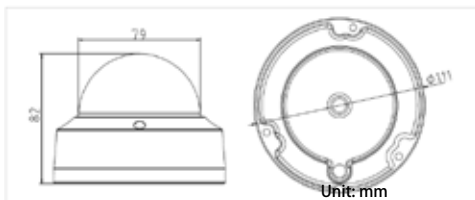

### Dimensions

|                             | CMIP7422                                                                                                                                        | CMIP7422-28                      |
|-----------------------------|-------------------------------------------------------------------------------------------------------------------------------------------------|----------------------------------|
| <b>Camera</b>               |                                                                                                                                                 |                                  |
| Image sensor                | 1/2.8" progressive scan CMOS                                                                                                                    |                                  |
| Min. illumination           | 0.05 lux@F2.0, AGC ON<br>0 lux with IR                                                                                                          |                                  |
| Shutter time                | 1/3s (1/4s) ~ 1/100,000s                                                                                                                        |                                  |
| Lens                        | 4mm@F2.0<br>Angle of view: 79°                                                                                                                  | 2.8mm@F2.0<br>Angle of view: 98° |
| Lens mount                  | M12                                                                                                                                             |                                  |
| Angle adjustment            | Pan: 0° ~ 355° , tilt: 0° ~ 65°                                                                                                                 |                                  |
| Digital noise reduction     | 3D DNR                                                                                                                                          |                                  |
| Wide dynamic range          | Digital WDR                                                                                                                                     |                                  |
| Day & night                 | ICR                                                                                                                                             |                                  |
| <b>Compression standard</b> |                                                                                                                                                 |                                  |
| Video compression           | H.264 / MJPEG                                                                                                                                   |                                  |
| H.264 codec profile         | Main profile                                                                                                                                    |                                  |
| Bit rate                    | 32 Kbps ~ 8 Mbps                                                                                                                                |                                  |
| Dual stream                 | Yes                                                                                                                                             |                                  |
| <b>Image</b>                |                                                                                                                                                 |                                  |
| Max. image resolution       | 1920 × 1080                                                                                                                                     |                                  |
| Frame rate                  | 60Hz: 30fps (1920 × 1080), 30fps (1280 × 960), 30fps (1280 × 720)<br>50Hz: 25fps (1920 × 1080), 25fps (1280 × 960), 25fps (1280 × 720)          |                                  |
| Image settings              | Saturation, brightness, contrast adjustable through client software or web browser                                                              |                                  |
| BLC                         | Yes,zone configurable                                                                                                                           |                                  |
| <b>Network</b>              |                                                                                                                                                 |                                  |
| Network storage             | NAS                                                                                                                                             |                                  |
| Alarm trigger               | Motion detection, tampering alarm                                                                                                               |                                  |
| Protocols                   | TCP/IP, ICMP, HTTP, HTTPS, FTP, DHCP, DNS, DDNS, RTP, RTSP, RTCP, PPPoE, NTP, UPnP, SMTP, SNMP, IGMP, 802.1X, QoS, IPv6, Bonjour (SIP optional) |                                  |
| System compatibility        | ONVIF, PSIA, CGI                                                                                                                                |                                  |
| General functionalities     | User authentication, watermark                                                                                                                  |                                  |
| <b>Interface</b>            |                                                                                                                                                 |                                  |
| Communication interface     | 1 RJ45 10M / 100M ethernet port                                                                                                                 |                                  |
| <b>General</b>              |                                                                                                                                                 |                                  |
| Operating conditions        | -22° F ~ 140° F(-30° C ~ 60° C) humidity 95% or less (non-condensing)                                                                           |                                  |
| Power supply                | 12 VDC ± 10%, PoE (802.3af)                                                                                                                     |                                  |
| Power consumption           | Max. 5W (max. 7W with ICR on)                                                                                                                   |                                  |
| Impact protection           | IEC60068-275Eh, 20J; EN50102, up to IK10                                                                                                        |                                  |
| Ingress protection          | IP66                                                                                                                                            |                                  |
| IR range                    | 100ft(30m)                                                                                                                                      |                                  |
| Dimensions                  | Φ4.4" × 3.2" (Φ111.0 × 82.4 mm)                                                                                                                 |                                  |
| Weight                      | 1.1 lbs(500g)                                                                                                                                   |                                  |